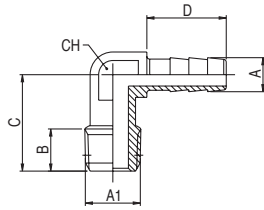

# 3055

RACCORDO A L PORTAGOMMA MASCHIO - MALE HOSE ADAPTER ELBOW

A	A1	B	C	D	CH	Conf. Pack.
6	- 1/8	7.5	17	14	11	50
6	- 1/4	11	22	14	11	50
7	- 1/8	7.5	17	14	11	25
7	- 1/4	11	22	14	11	25
9	- 1/4	11	22	14	11	25